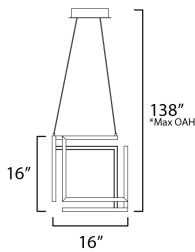

PRODUCT DESCRIPTION

A cubist work of art, the Penrose collection carefully calculates the structural form of a cube space when corners do not meet. This tracery of this shape is emphasized by its dedicated LED light source housed within aluminum channels and then cast in various directions. Available in Matte Black or Gold, this series is a feat of human engineering in design. Translating a mathematical challenge into a sculptural work of art with the function of delivering light to interior spaces.

MEASUREMENTS

DIMENSION : 16" L x 16" W x 16" H
 MAX OAH : 138" OAH
 HANGING WEIGHT : 8.16 lb

LAMPING

INPUT VOLTAGE : V
 LUMENS : 2,700 Rated (1,700 Del.)
 BULB : 1 x 54W LED DC Integrated , 54W Total
 BULB INCLUDED : (Integrated)
 CRI : 90 CRI
 COLOR_TEMP : 3000K

*max overall height

FINISHES OPTION

- Black (BK)
- Gold (GLD)

MATERIAL

Aluminum, Steel

RATINGS

Dry Location

ADDITIONAL